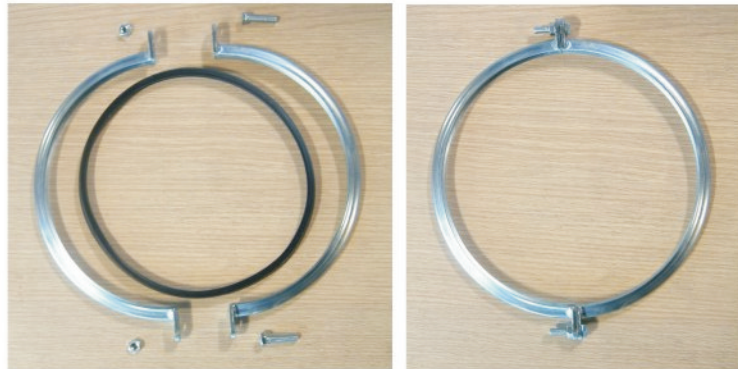

Ref. M204 CERQUILLOS HÍBRIDOS para GOMA  
Ref. M204 HYBRID PULL-RINGS ONE-PART for SEALING-RINGS

Ref. M205 CERQUILLOS  
Ref. M205 PULL-RINGS ONE-PART

Ref. M206 CERQUILLOS para GOMA RÁPIDOS  
Ref. M206 QUICK-LOCK CLAMPING RINGS for SEALING-RINGS

Ref. M207 CERQUILLOS para GOMA PARTIDOS  
Ref. M207 CLAMPING RINGS for SEALING-RINGS